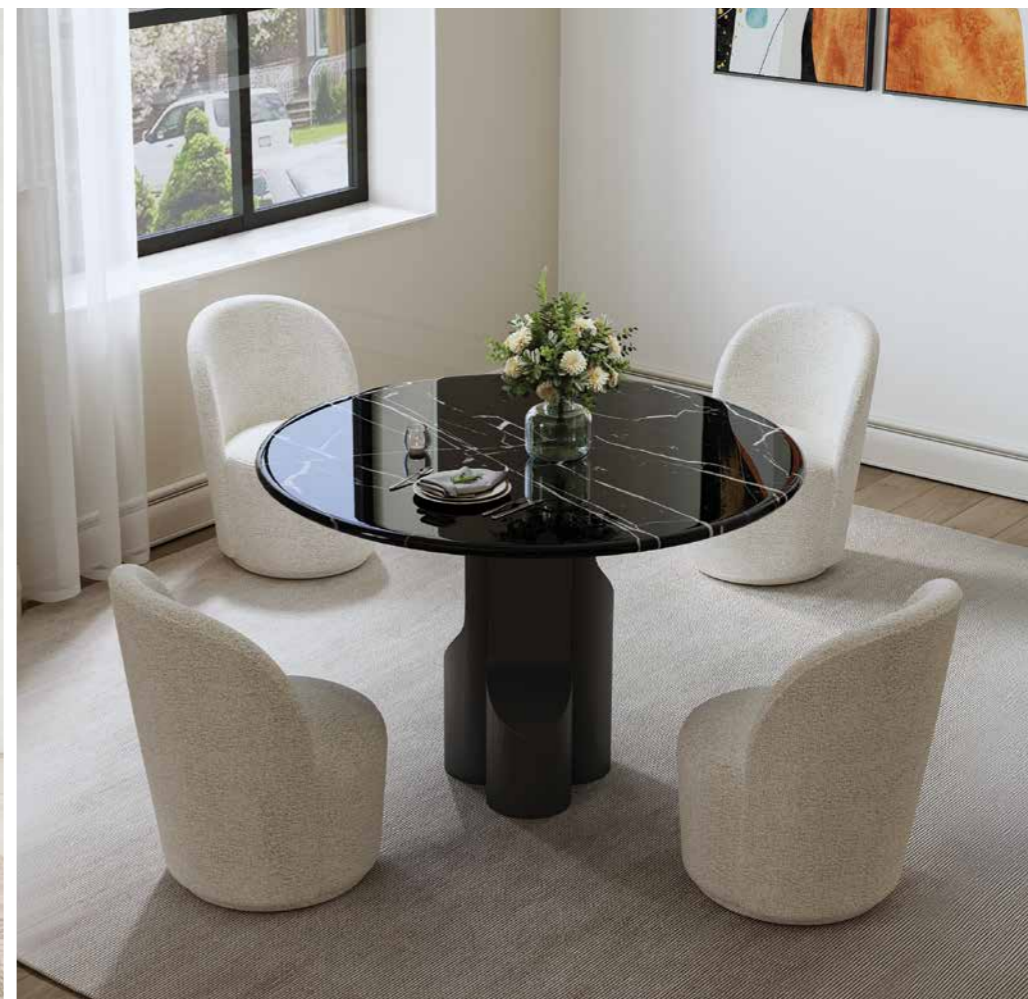

Italian
Natural
Marble

Taste of Italy

JACORY BOTTOCINO MARBLE TOP & ESPRESSO FINISH

DN04775 Dining Table w/Bottocino Marble Top, 39"D x 79"L **DN02697** Arm Chair, 26"W x 26"D x 28"H, Beige Boucle

LV04765 Coffee Table w/Bottocino Marble Top, 47"W x 26"D x 15"H

LV04766 End Table w/Bottocino Marble Top, 20"W x 20"D x 18"H

Italian Natural Marble

KINTON
NATURAL MARBLE TOP & BLACK MERCANA FINISH

DN04795 Round Dining Table w/Natural Marble Top, 47"Dia

DN02219 Side Chair w/Swivel, 22"W x 25"D x 34"H, Beige Boucle

LV04785 Coffee Table w/Natural Marble Top, 30"Dia x 16"H

LV04786 End Table w/Natural Marble Top, 18"Dia x 20"H