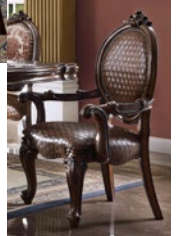

FABRIC & ANTIQUE PEARL FINISH

Picardy

- **26877EK** E. KING BED, 89"W x 89"D x 78"H
- **26880Q** QUEEN BED, 74"W x 89"D x 78"H
- **26883** NIGHTSTAND, 31"W x 21"D x 31"H
- **26904** MIRROR, 57"W x 45"H
- **26885** DRESSER, 69"W x 22"D x 37"H
- **26886** CHEST, 44"W x 21"D x 55"H
- **27884** VANITY DESK, 62"W x 22"D x 31"H
- **27885** VANITY STOOL, 26"W x 22"D x 22"H
- **27886** BENCH, 58"W x 26"D x 22"H