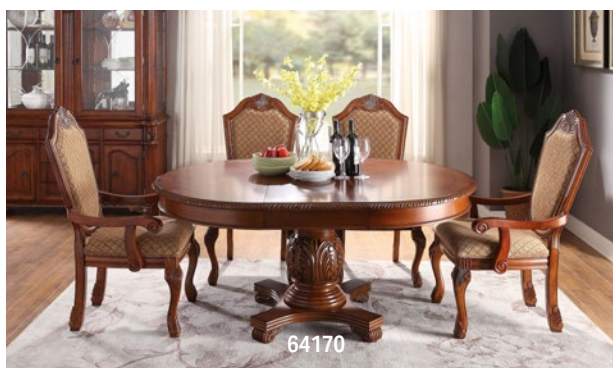

FABRIC & ESPRESSO FINISH

64075 DINING TABLE
46"D x 66" ~ 96"W
(INCLUDES 2 x 15" LEAVES)

64175 DINING TABLE
48"Dia or 48"D ~ 66"W
(INCLUDES 1 x 18" LEAF)

64077 SIDE CHAIR,
23"W x 29"D x 45"H

64078 ARM CHAIR
29"W x 29"D x 45"H

64079 HUTCH & BUFFET
62"W x 21"D x 88"H

FABRIC & CHERRY FINISH

04075 DINING TABLE
46"D x 66" ~ 96"W
(INCLUDES 2 x 15" LEAVES)

64170 DINING TABLE
48"Dia or 48"D ~ 66"W
(INCLUDES 1 x 18" LEAF)

04077 SIDE CHAIR,
22"W x 25"D x 34"H

04078 ARM CHAIR
72"W x 20"D x 32"H

04079 HUTCH & BUFFET
62"W x 21"D x 88"H